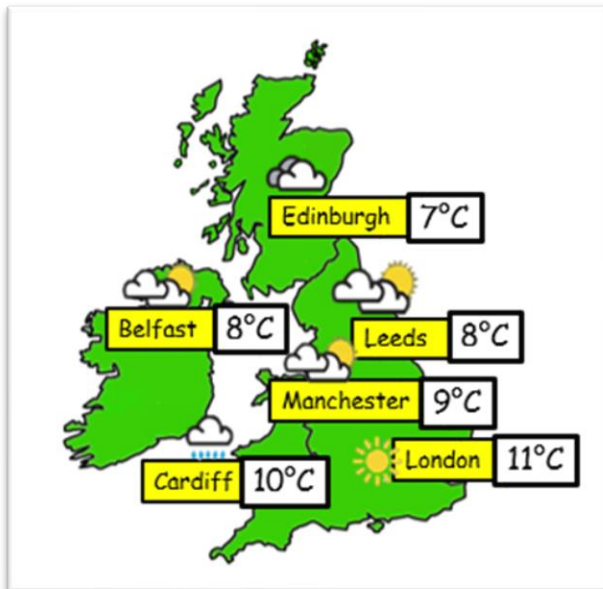

Is it Warmer in the North or South of the UK?

LO: To investigate where is warmer in the UK and why

1. Describe your data

Here's the average temperature for these cities last week. Leeds is closest to Killinghall 😊

Which city was the warmest?

Which city was the coldest?

Was it warmer in the north or south?

2. Explain your data

I think London was warmest because _____

I think Edinburgh was coldest because _____

Word Bank further north further south closer equator coast inland wind
large population busy people buildings trap heat