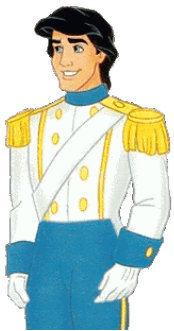

Date: _____

LO: To know typical fairy tale characters and their traits

girl
(e.g. Red Riding Hood)

boy
(e.g. Jack)

mean family member
(e.g. wicked stepmother)

evil king or queen
(e.g. Maleficent)

prince
(e.g. Prince Eric)

princess
(e.g. Tiana)

animal baddy
(e.g. Big Bad Wolf)

troll, giant or ogre